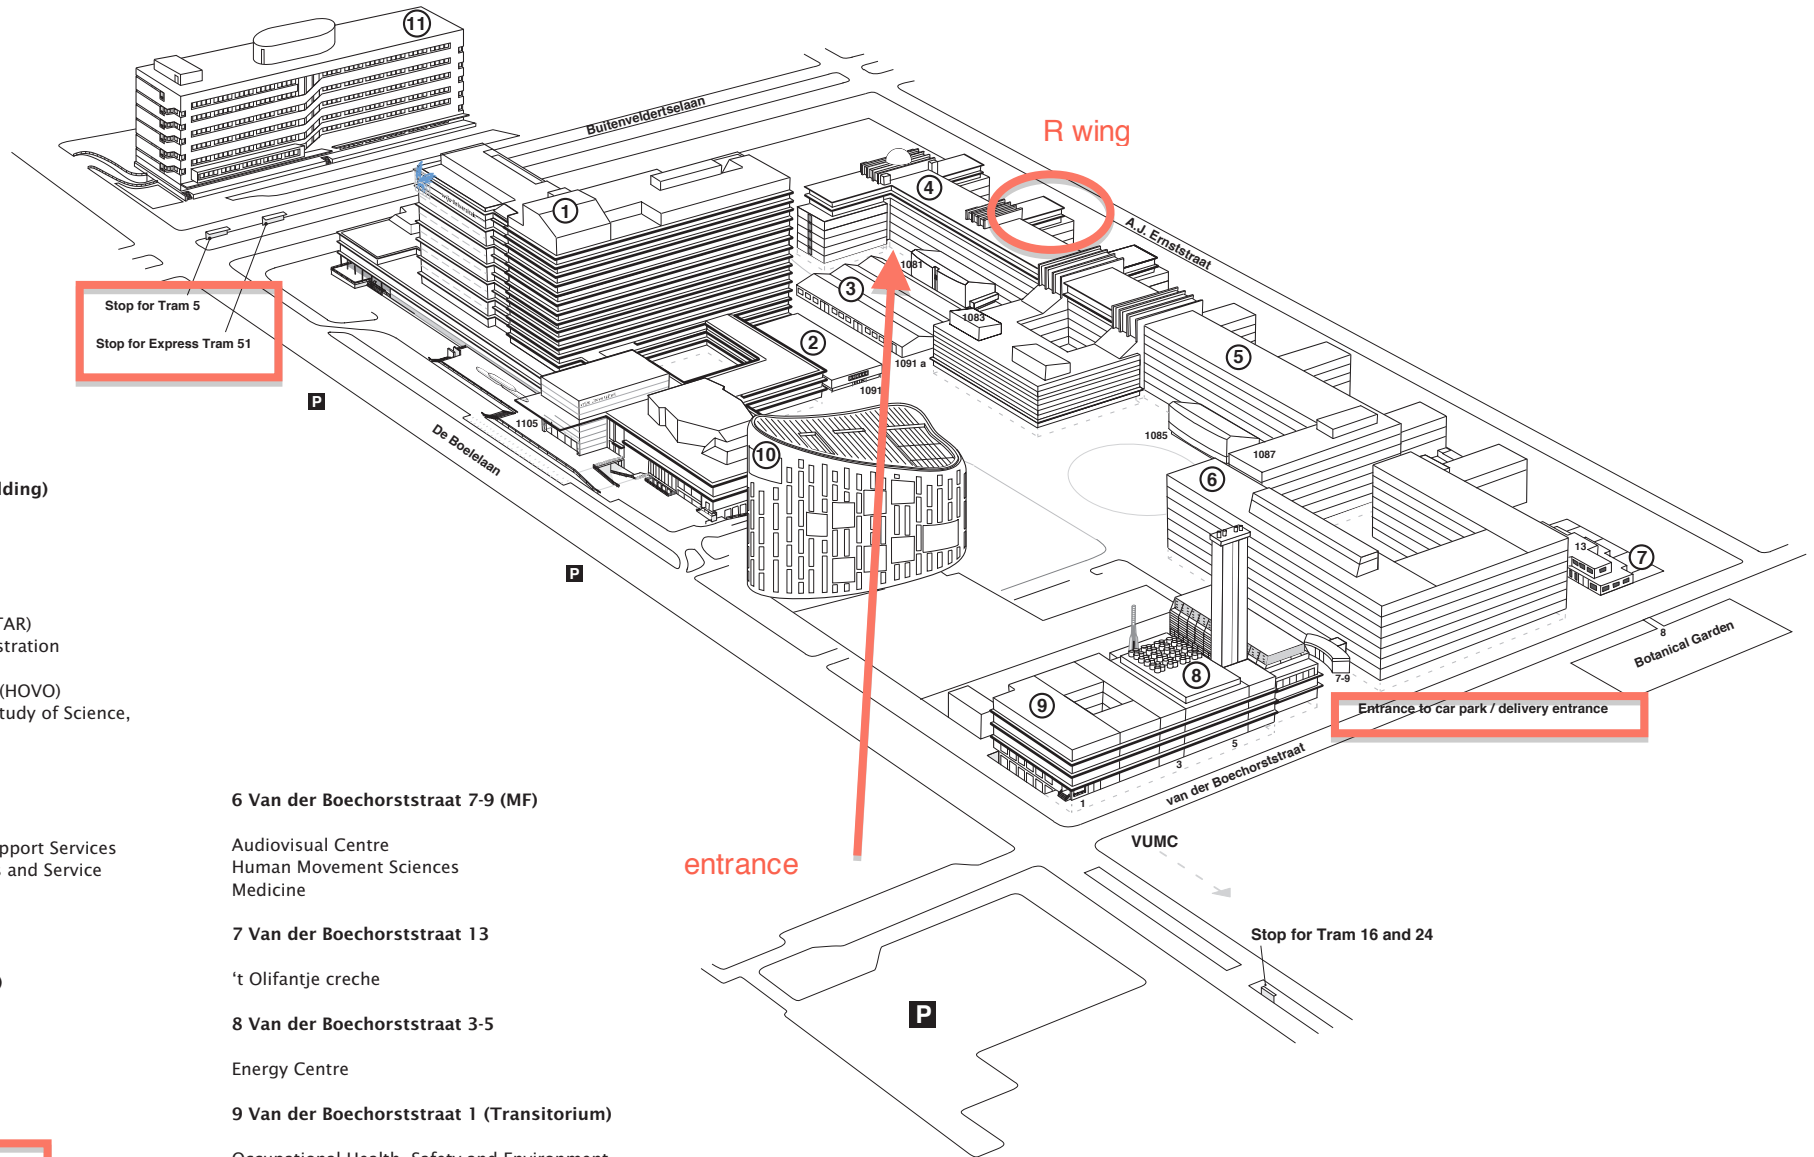

Visitor's guide

1 De Boelelaan 1105 (main building)

Arts
Auditorium
Aula
Centre for Educational Training,
Assessment and Research (CETAR)
Economics and Business Administration
Executive Board
Higher Education for the Elderly (HOVO)
Interdisciplinary Centre for the Study of Science,
Society and Religion
Law
Library
Reception
Theology
University Administrative and Support Services
(Office for Management Affairs and Service
Departments)
VU Association

2 De Boelelaan 1091 (BelleVUe)

Department of Communications

3 De Boelelaan 1091a

'De TenT', examination hall

4 De Boelelaan 1081 (W&N)

Physics and Astronomy
Mathematics and Computer Science
Chemistry

5 De Boelelaan 1085 (W&N)

Earth and Life Sciences
Radionuclide Centre
Institute for Environmental Studies

6 Van der Boechorststraat 7-9 (MF)

Audiovisual Centre
Human Movement Sciences
Medicine

7 Van der Boechorststraat 13

't Olifantje creche

8 Van der Boechorststraat 3-5

Energy Centre

9 Van der Boechorststraat 1 (Transitorium)

Occupational Health, Safety and Environment
Psychology and Education

10 De Boelelaan 1109 (OZW)

Educational Institute for Care and Welfare

11 Buitenveldertselaan 3 (Metropolitan)

Social Sciences
Centre for International Cooperation