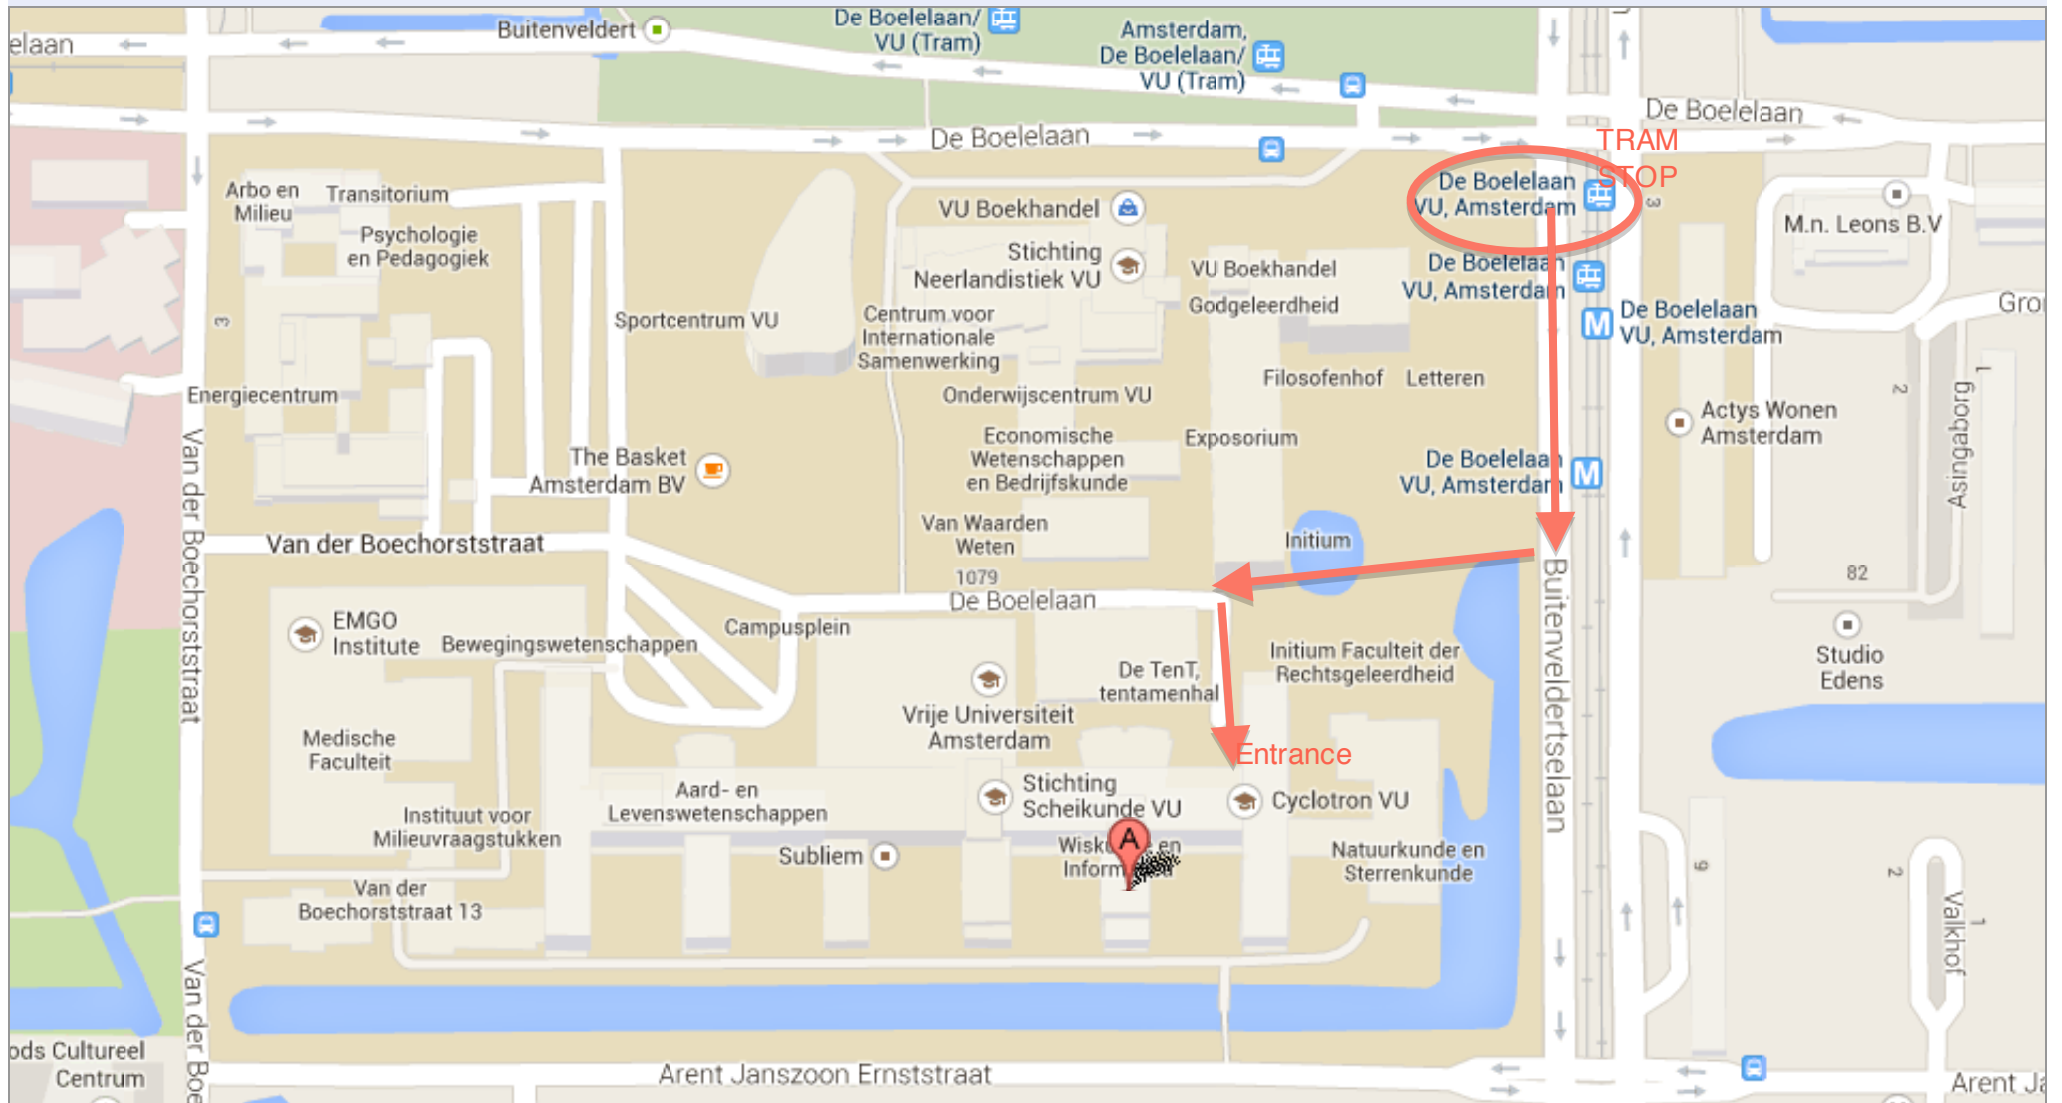

Klik op de link "Afdrukken" naast de kaart om alle details op het scherm weer te geven.

De markering voor De Boelelaan 1081A, Vrije Universiteit Amsterdam, 1081 HV... verplaatsen

Deze melding kan worden gekoppeld aan of weergegeven in combinatie met uw profiel.

Opslaan

Annuleren